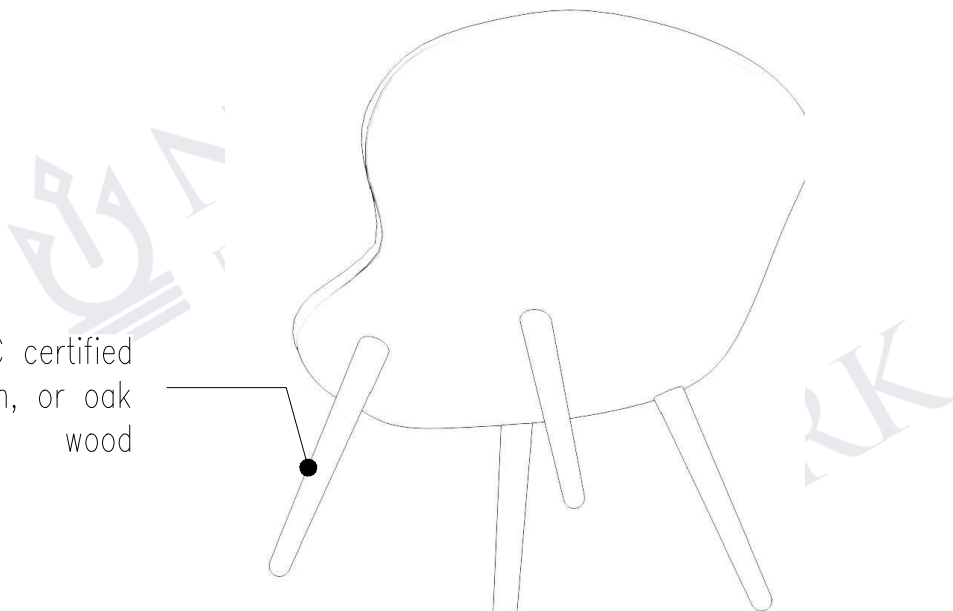

LOUNGE CHAIR CAPRI

Seater: Marine plywood
with CMHR foam
Upholstery: IMO Fabric

Backrest: Marine
plywood with CMHR
foam
Upholstery: IMO Fabric

Legs: PEFC certified
ash, beech, or oak
wood

Feet: Teflon or felt
gliders