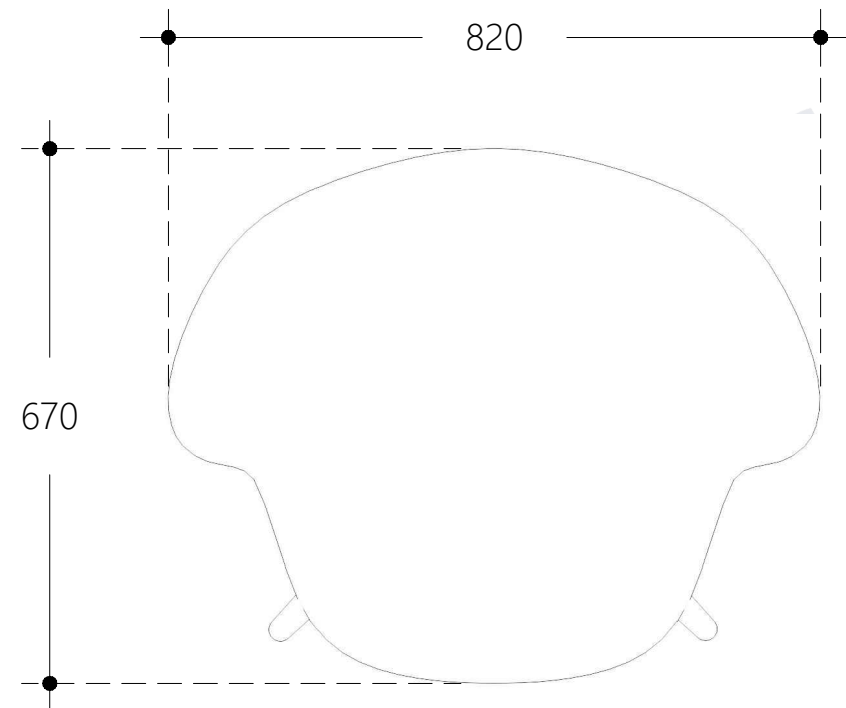

LOUNGE CHAIR CAPRI

Seater: Marine plywood
with CMHR foam
Upholstery: IMO Fabric

Backrest: Marine
plywood with CMHR
foam
Upholstery: IMO Fabric

Legs: PEFC certified
ash, beech, or oak
wood

Feet: Teflon or felt
gliders