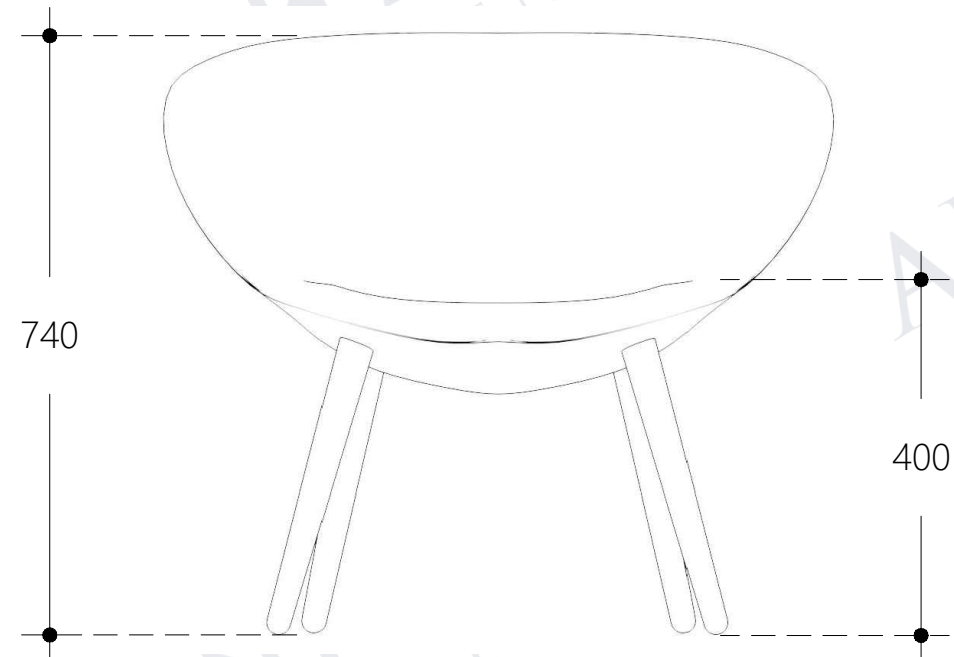

LOUNGE CHAIR CAPRI

Seater: Marine plywood
with CMHR foam
Upholstery: IMO Fabric

Backrest: Marine
plywood with CMHR
foam
Upholstery: IMO Fabric

Legs: PEFC certified
ash, beech, or oak
wood

Feet: Teflon or felt
gliders